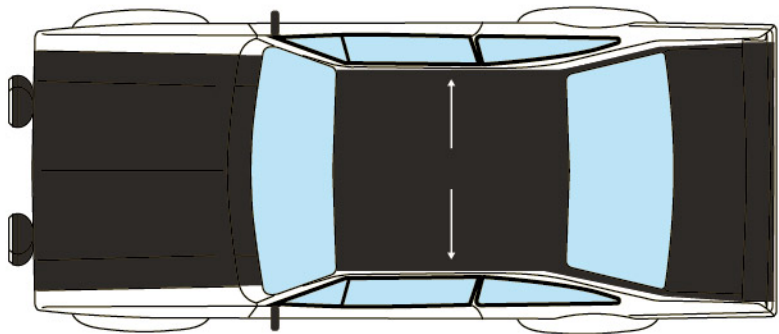

PAINT GUIDE