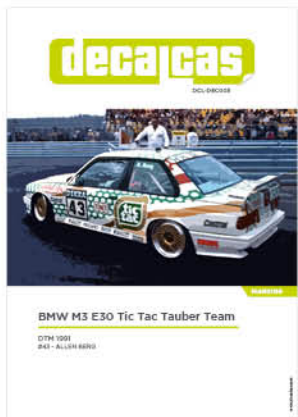

OTHER DECALCAS PRODUCTS:

decalcas

DCL-DEC004

MARKING

BMW M3 E30 Linder Motorsport

DTM Hockenheim 1992

#19 - ARMIN HAHNE

#20 - WAYNE GARDNER

DTM Hockenheim 1992

#19 ARMIN HAHNE

Car body: orange
(Tamiya TS-12,
Zero Paints ZP-1057)

25+26+27 For Bonnet open use 45 46 47 48 27

Use BMW logo from the original kit decal sheet

⚠ 1 We recommend removing the bonnet fasteners to be able to put this decal correctly