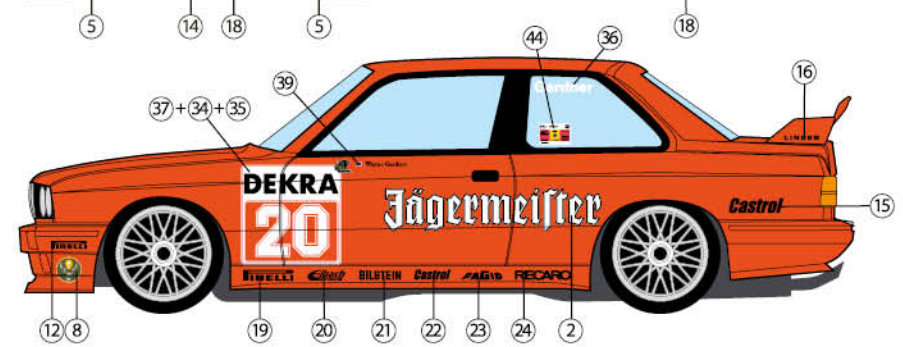

OTHER DECALCAS PRODUCTS:

decalcas

DCL-DEC004

MARKING

BMW M3 E30 Linder Motorsport

DTM Hockenheim 1992

#19 - ARMIN HAHNE

#20 - WAYNE GARDNER

DTM Hockenheim 1992

#19 ARMIN HAHNE

Car body: orange
(Tamiya TS-12,
Zero Paints ZP-1057)

25+26+27 For Bonnet open use 45 46 47 48 27

Use BMW logo from the original kit decal sheet

⚠ 1 We recommend removing the bonnet fasteners to be able to put this decal correctly

DTM Hockenheim 1992

#20 WAYNE GARDNER

Car body: orange
(Tamiya TS-12,
Zero Paints ZP-1057)

25+34+35 For Bonnet open use 45 46 49 50 35

Use BMW logo from the original kit decal sheet

⚠ 1 We recommend removing the bonnet fasteners to be able to put this decal correctly