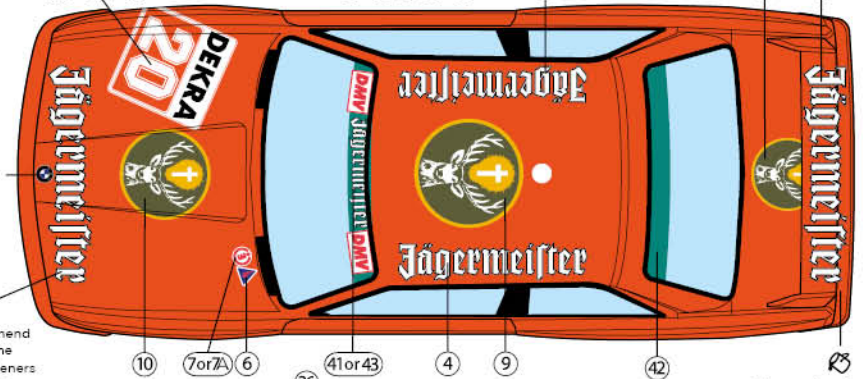

DTM Hockenheim 1992

#19 ARMIN HAHNE

Car body: orange
(Tamiya TS-12,
Zero Paints ZP-1057)

25+26+27 For Bonnet open use 45 46 47 48 27

Use BMW logo from the original kit decal sheet

⚠ 1 We recommend removing the bonnet fasteners to be able to put this decal correctly

DTM Hockenheim 1992

#20 WAYNE GARDNER

Car body: orange
(Tamiya TS-12,
Zero Paints ZP-1057)

25+34+35 For Bonnet open use 45 46 49 50 35

Use BMW logo from the original kit decal sheet

⚠ 1 We recommend removing the bonnet fasteners to be able to put this decal correctly