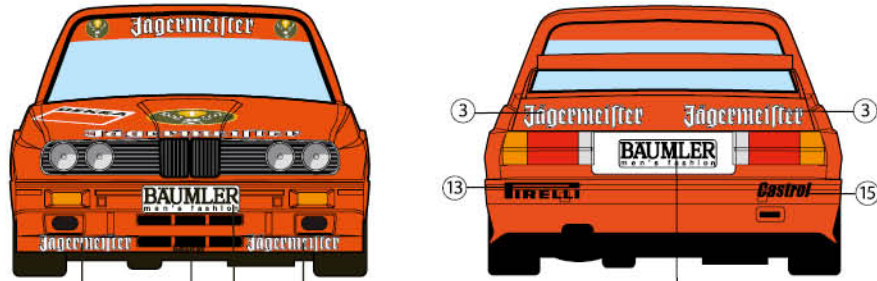

OTHER DECALCAS PRODUCTS:

decalcas

DCL-DEC004

MARKING

BMW M3 E30 Linder Motorsport

DTM Hockenheim 1992

#19 - ARMIN HAHNE

#20 - WAYNE GARDNER

DTM Hockenheim 1992

#19 ARMIN HAHNE

Car body: orange
(Tamiya TS-12,
Zero Paints ZP-1057)

25+26+27 For Bonnet open use 45 46 47 48 27

Use BMW logo from the original kit decal sheet

⚠ 1 We recommend removing the bonnet fasteners to be able to put this decal correctly