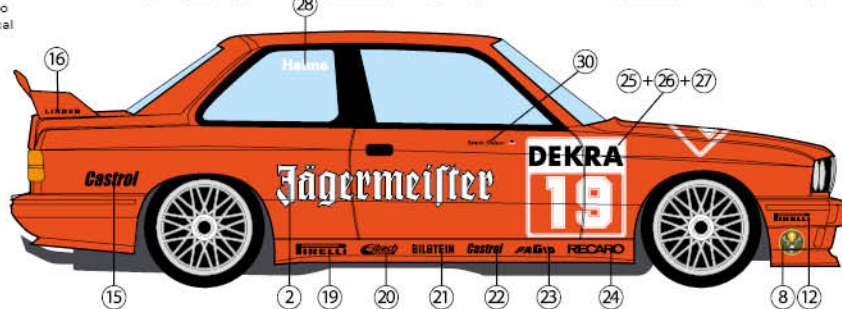

DTM Hockenheim 1992

#19 ARMIN HAHNE

Car body: orange
(Tamiya TS-12,
Zero Paints ZP-1057)

25+26+27 For Bonnet open use 45 46 47 48 27

Use BMW logo from the original kit decal sheet

⚠ 1 We recommend removing the bonnet fasteners to be able to put this decal correctly

DTM Hockenheim 1992

#20 WAYNE GARDNER

Car body: orange
(Tamiya TS-12,
Zero Paints ZP-1057)

25+34+35 For Bonnet open use 45 46 49 50 35

Use BMW logo from the original kit decal sheet

⚠ 1 We recommend removing the bonnet fasteners to be able to put this decal correctly