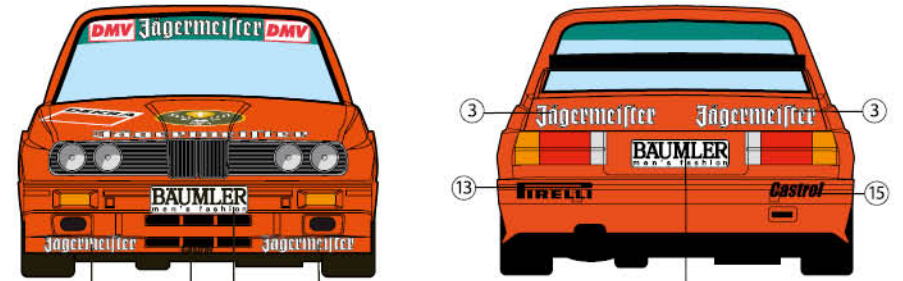

DTM Hockenheim 1992

#19 ARMIN HAHNE

Car body: orange
(Tamiya TS-12,
Zero Paints ZP-1057)

25+26+27 For Bonnet open use 45 46 47 48 27

Use BMW logo from the original kit decal sheet

⚠ 1 We recommend removing the bonnet fasteners to be able to put this decal correctly

DTM Hockenheim 1992

#20 WAYNE GARDNER

Car body: orange
(Tamiya TS-12,
Zero Paints ZP-1057)

25+34+35 For Bonnet open use 45 46 49 50 35

Use BMW logo from the original kit decal sheet

⚠ 1 We recommend removing the bonnet fasteners to be able to put this decal correctly