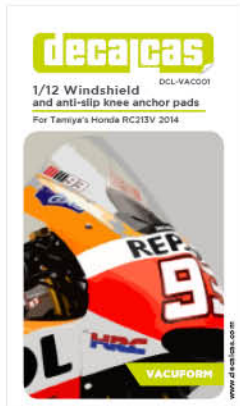

OTHER DECALCAS PRODUCTS:

decalcas

DCL-DEC004

MARKING

BMW M3 E30 Linder Motorsport

DTM Hockenheim 1992

#19 - ARMIN HAHNE

#20 - WAYNE GARDNER

DTM Hockenheim 1992

#19 ARMIN HAHNE

Car body: orange
(Tamiya TS-12,
Zero Paints ZP-1057)

25+26+27 For Bonnet open use 45 46 47 48 27

Use BMW logo from the original kit decal sheet

⚠ 1 We recommend removing the bonnet fasteners to be able to put this decal correctly